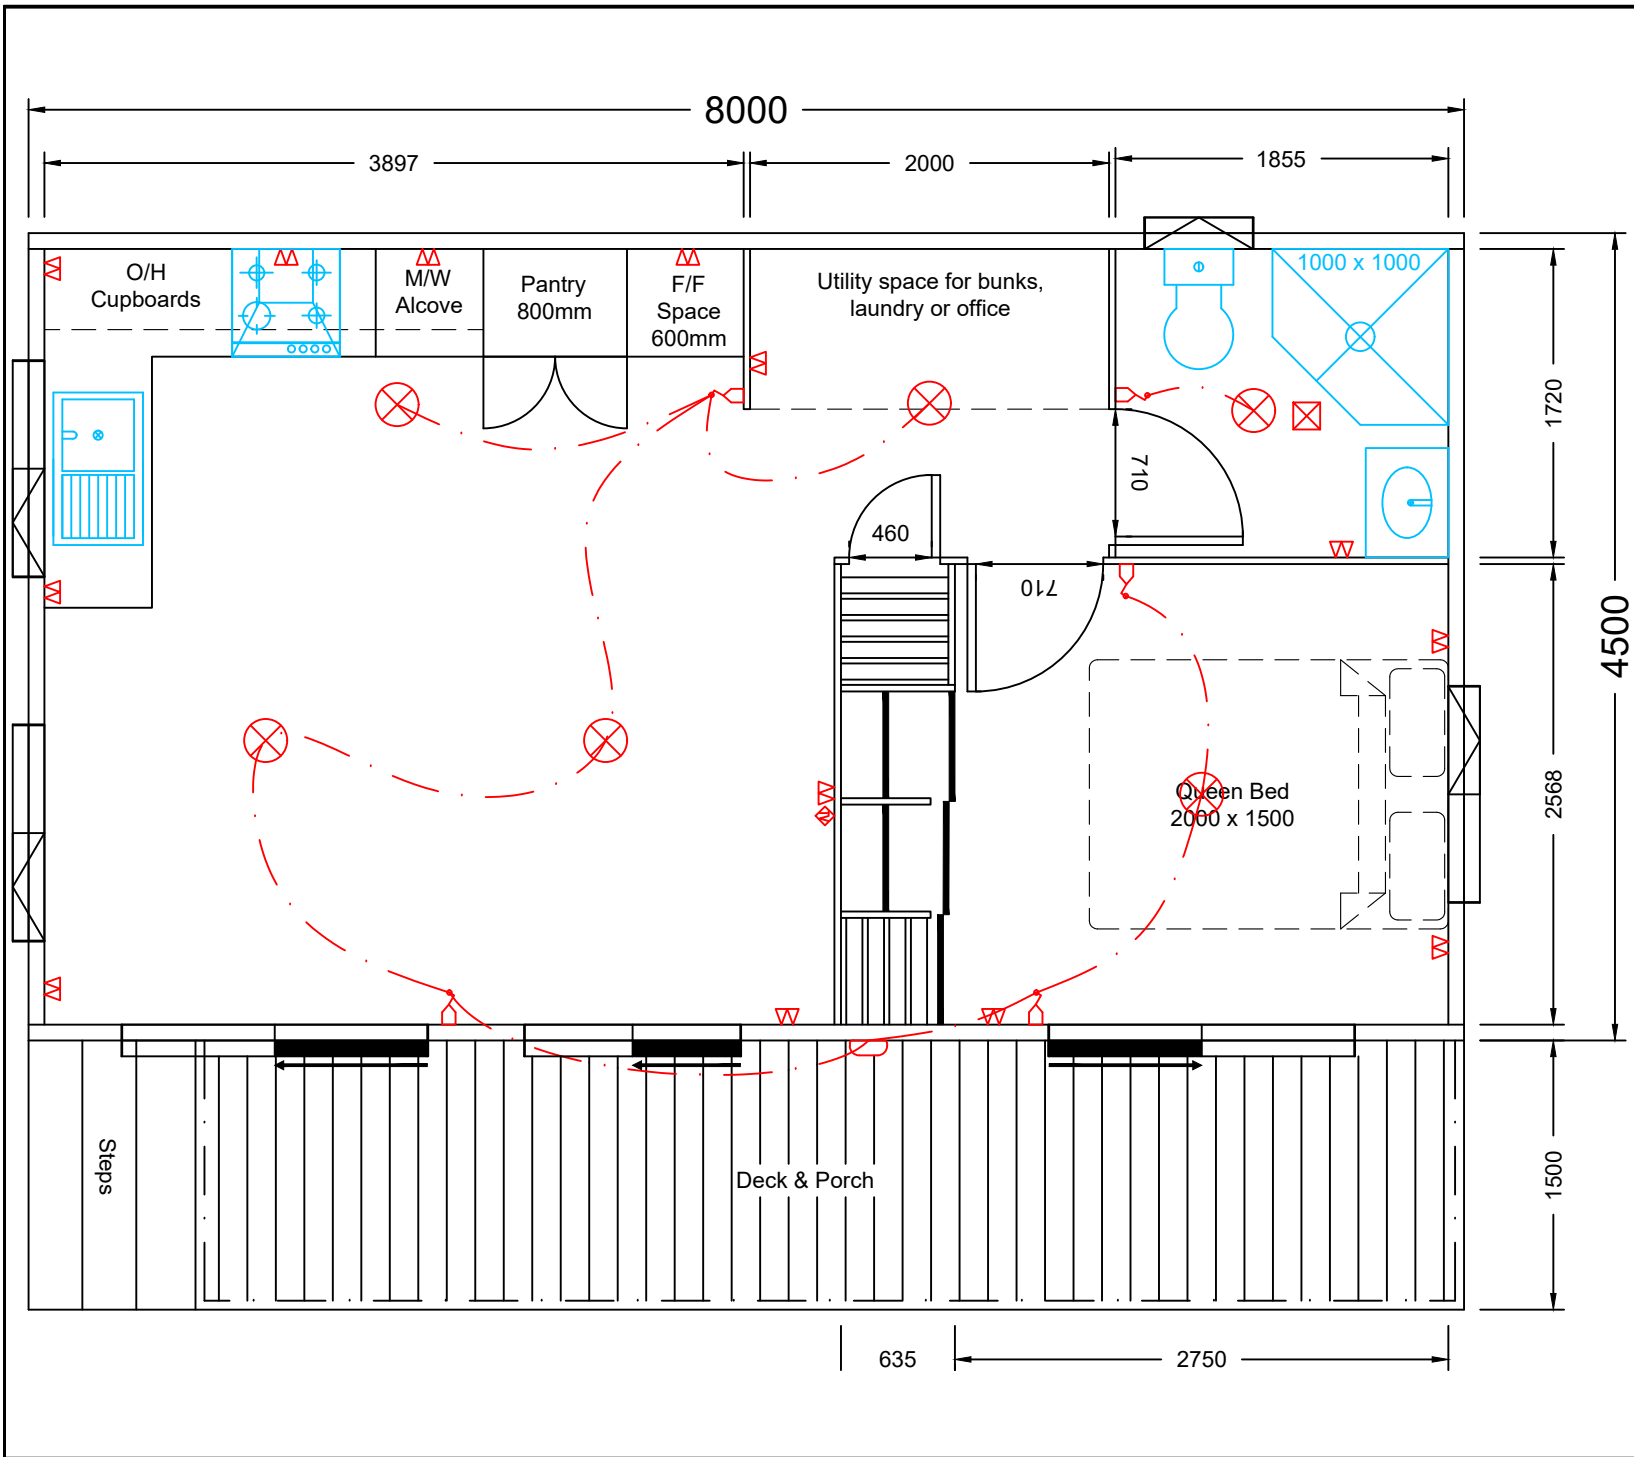

PLAN DETAILS

Factory Price

\$90,644.00

Price includes G.S.T, standard flooring, window coverings, deck, and porch, kitchen (PC sum), bathroom, electrical as drawn on plan. Plus, our 2-year on-site warranty.

Plan No:	C123
Series:	Chalet
Dimensions:	6.2m x 3.8m
Floor Area:	23.5m ²
Updated:	22/01/2026
Scale:	-

LEISUREBUILT
 6 Innovation Way
 Horotiu
 New Zealand
 Ph: (0800) 600-615
 Web: www.leisurebuilt.co.nz

Plan No:	T121
Series:	Traveller
Dimensions:	7.4m x 2.94m
Floor Area:	21.8m ²
Updated:	22/01/2026
Scale:	-

Optional laundry room installed in corner of deck including aluminum/glass locked door, light, power outlet, plus washing machine & waste.