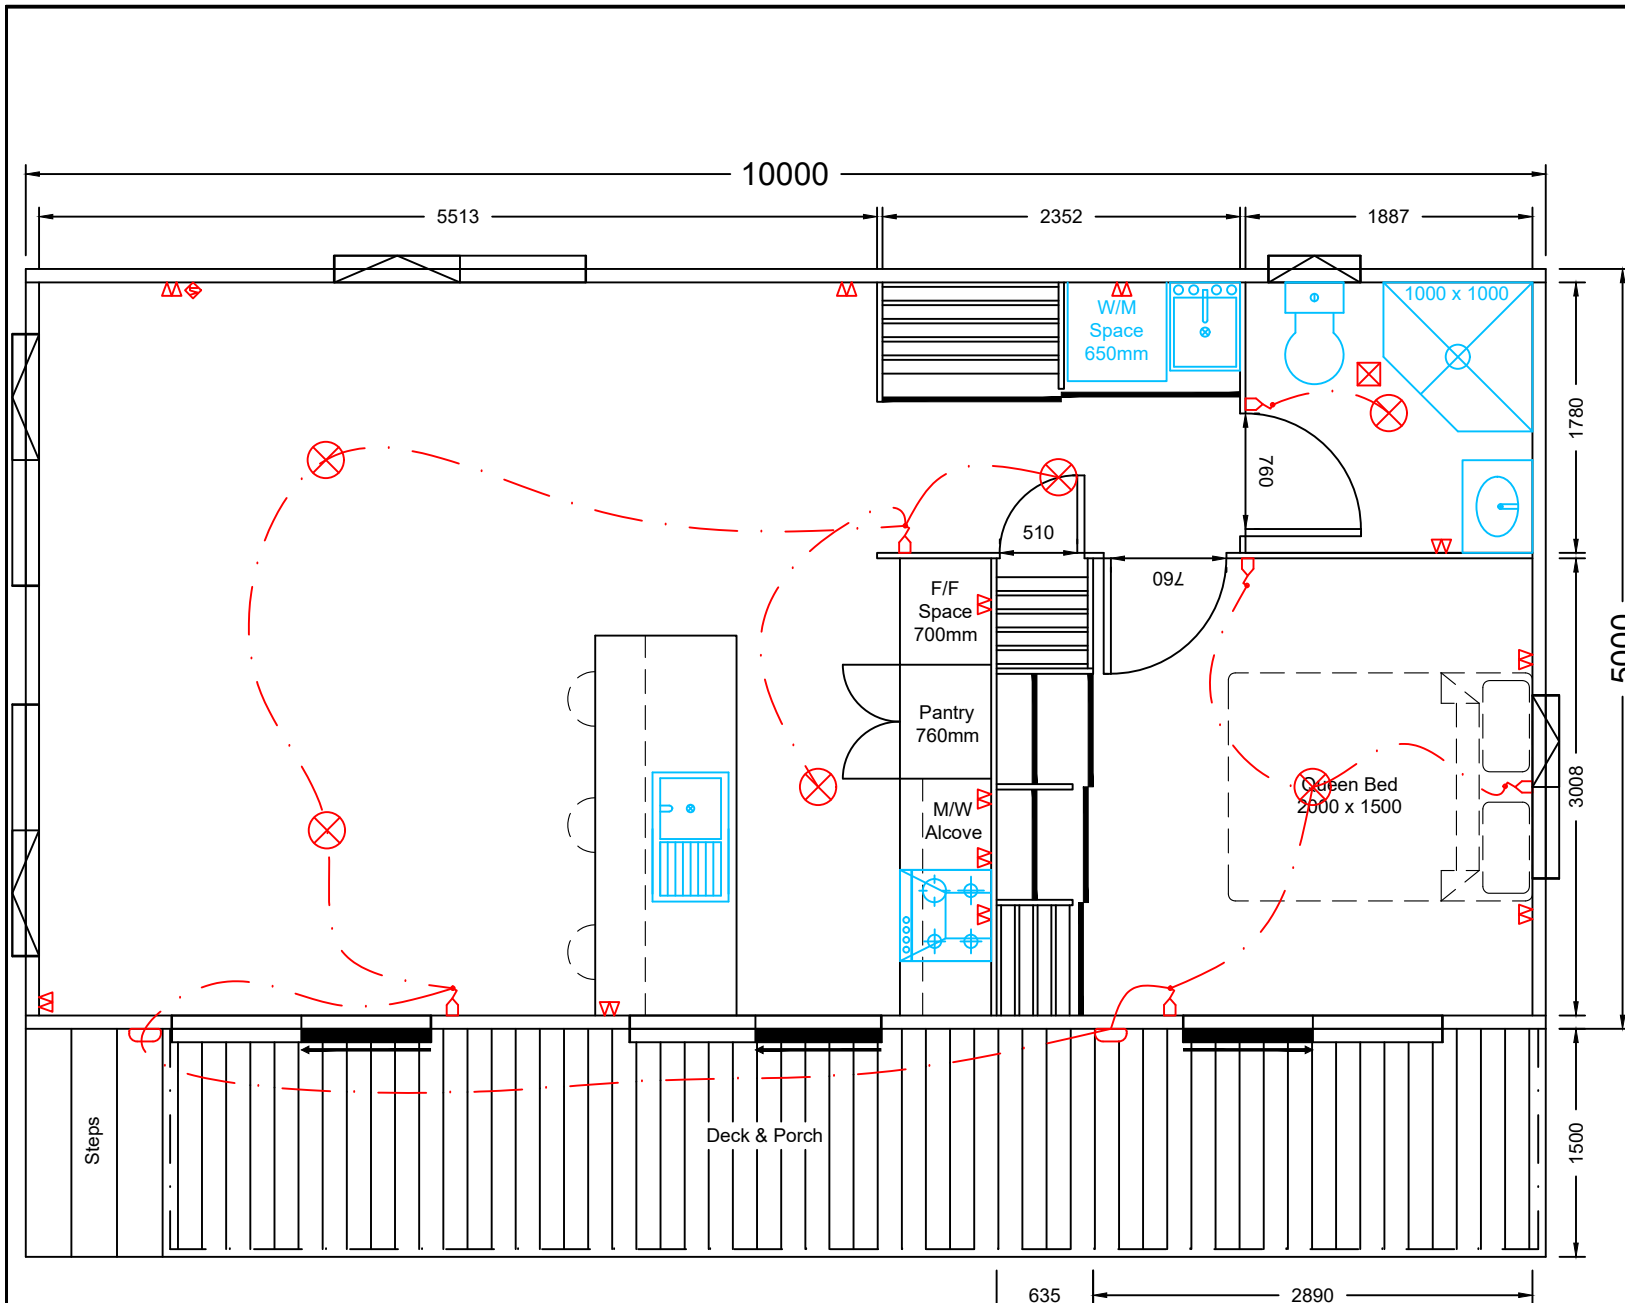

Plan No:	C150
Series:	Chalet
Dimensions:	10m x 5m
Floor Area:	50m ²
Updated:	22/01/2026
Scale:	-

LEISUREBUILT
 6 Innovation Way
 Horotiu
 New Zealand
 Ph: (0800) 600-615
 Web: www.leisurebuilt.co.nz

- LEGEND**
- Power Point Single
 - Power Point Double
 - TV Outlet
 - Extractor Fan
 - Light Switch
 - Exterior Light
 - Interior Light Std
 - Interior Downlight Std
 - Wall Light With Switch