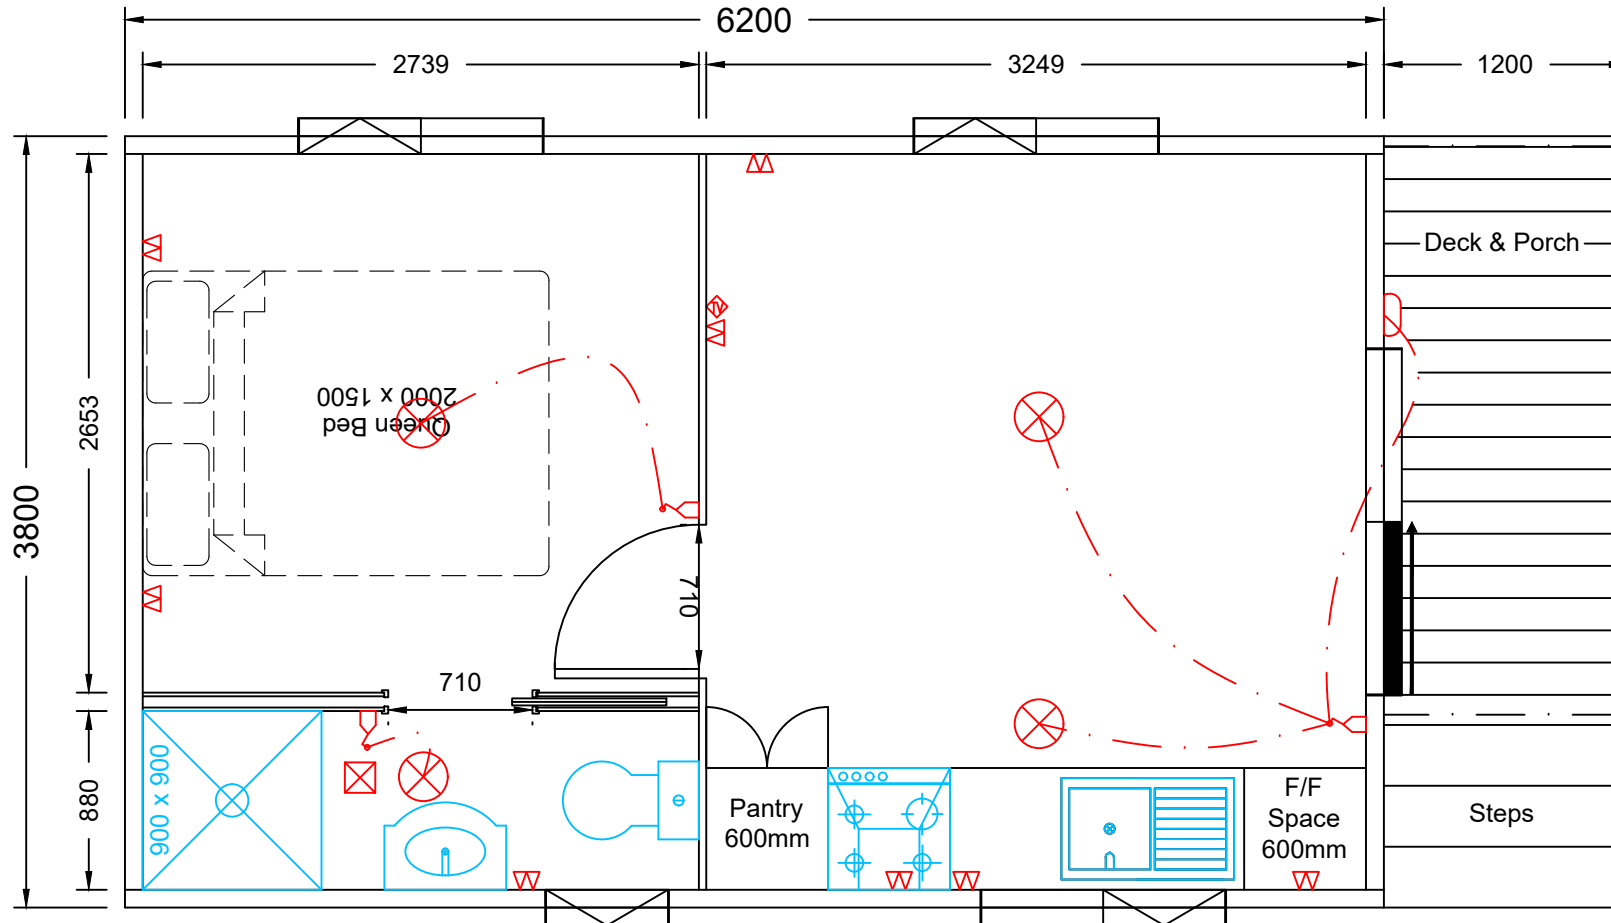

PLAN DETAILS

Factory Price

\$90,644.00

Price includes G.S.T, standard flooring, window coverings, deck, and porch, kitchen (PC sum), bathroom, electrical as drawn on plan. Plus, our 2-year on-site warranty.

Plan No:	C123
Series:	Chalet
Dimensions:	6.2m x 3.8m
Floor Area:	23.5m ²
Updated:	22/01/2026
Scale:	-

LEISUREBUILT
 6 Innovation Way
 Horotiu
 New Zealand
 Ph: (0800) 600-615
 Web: www.leisurebuilt.co.nz

Plan No:	T121
Series:	Traveller
Dimensions:	7.4m x 2.94m
Floor Area:	21.8m ²
Updated:	22/01/2026
Scale:	-

Optional laundry room installed in corner of deck including aluminum/glass locked door, light, power outlet, plus washing machine & waste.

Plan No:	T126
Series:	Traveller
Dimensions:	9.0m x 2.94m
Floor Area:	26.5m ²
Updated:	22/01/2026
Scale:	-

Optional laundry room installed in corner of deck including aluminum/glass locked door, light, power outlet, plus washing machine & waste.