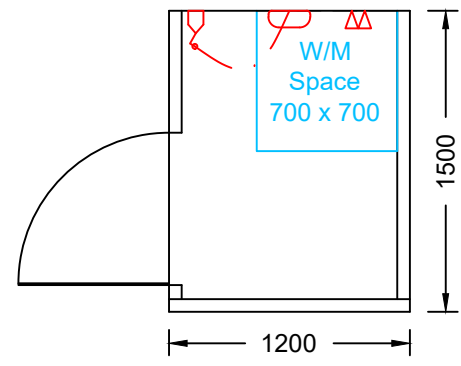

PLAN DETAILS

Factory Price
$94,212.00

Price includes G.S.T, standard flooring, window coverings, deck, and porch, kitchen (PC sum), bathroom, electrical as drawn on plan. Plus, our 2-year on-site warranty.

Insulation priced to comply with H1/AS1 & H1/VM1 for Climate Zones 1-3
Additional options by request.

(NB: All pricing valid 2 months from below date and subject to Leisurebuilt Ltd standard terms and conditions of sale.)

Plan No:	T121
Series:	Traveller
Dimensions:	7.4m x 2.94m
Floor Area:	21.8m²
Updated:	22/01/2026
Scale:	-

Optional laundry room installed in corner of deck including aluminum/glass locked door, light, power outlet, plus washing machine & waste.

Also includes deck & porch upgrade to 1500mm wide

Add $5,975