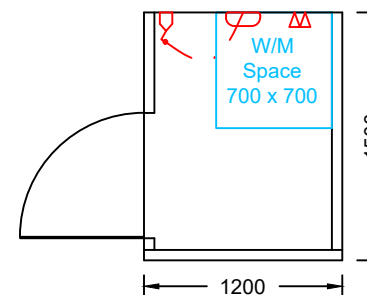

LEISUREBUILT
6 Innovation Way
Horotiu
New Zealand
Ph: (0800) 600-615
Web: www.leisurebuilt.co.nz

LEGEND

- Power Point Single
- Power Point Double
- TV Outlet
- Extractor Fan
- Light Switch
- Exterior Light
- Interior Light Std
- Interior Downlight Std
- Wall Light With Switch

PLAN DETAILS

Factory Price

$109,930.00

Price includes G.S.T, standard flooring, window coverings, deck, and porch, kitchen (PC sum), bathroom, electrical as drawn on plan. Plus, our 2-year on-site warranty.

Insulation priced to comply with H1/AS1 & H1/VM1 for Climate Zones 1-3
Additional options by request.

(NB: All pricing valid 2 months from below date and subject to Leisurebuilt Ltd standard terms and conditions of sale.)

Plan No:	T126
Series:	Traveller
Dimensions:	9.0m x 2.94m
Floor Area:	26.5m²
Updated:	22/01/2026
Scale:	-

Optional laundry room installed in corner of deck including aluminum/glass locked door, light, power outlet, plus washing machine & waste.

Also includes deck & porch upgrade to 1500mm wide

Add $5,975