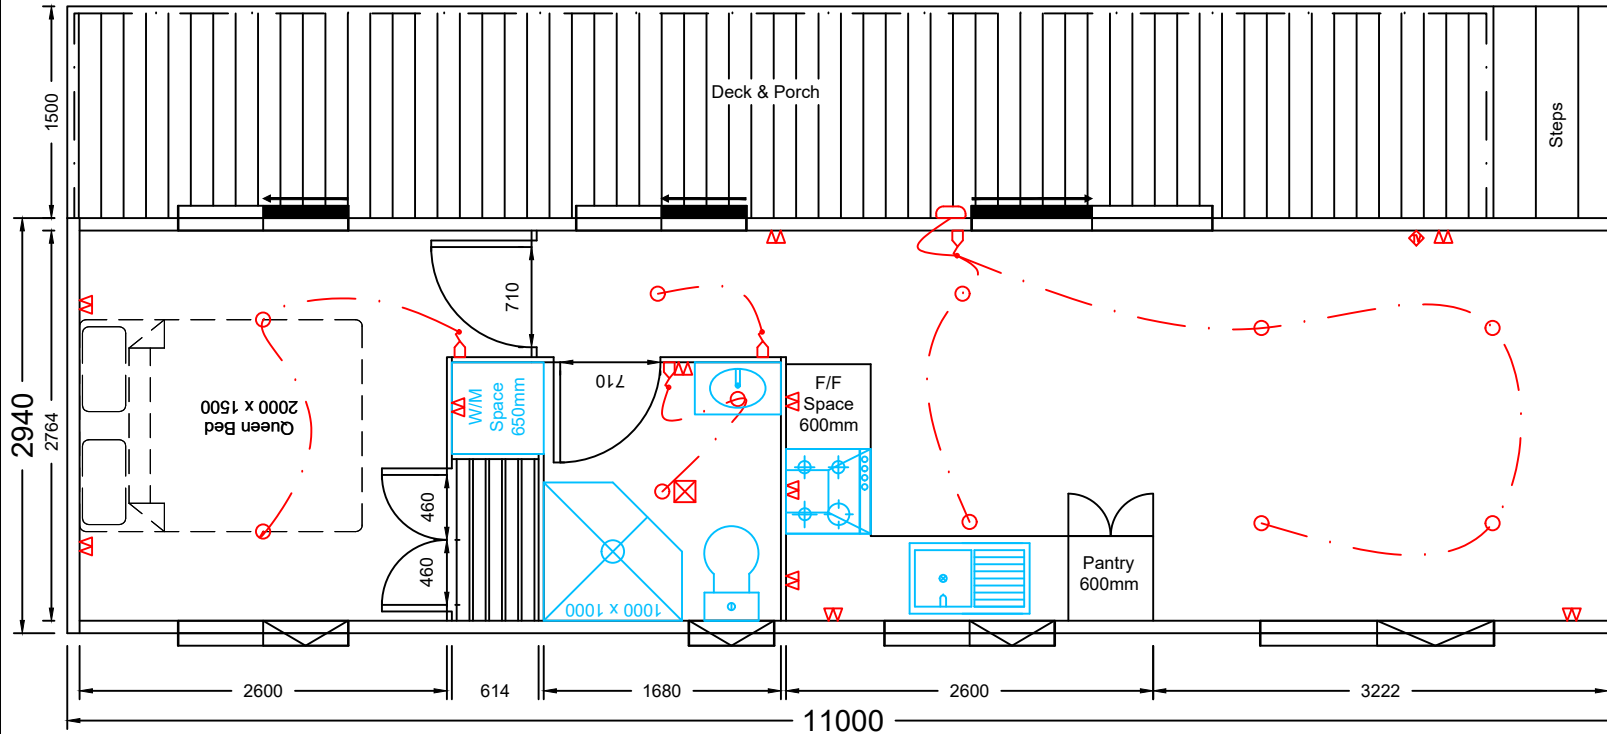

Plan No:	T121
Series:	Traveller
Dimensions:	7.4m x 2.94m
Floor Area:	21.8m ²
Updated:	22/01/2026
Scale:	-

Optional laundry room installed in corner of deck including aluminum/glass locked door, light, power outlet, plus washing machine & waste.

Plan No:	T126
Series:	Traveller
Dimensions:	9.0m x 2.94m
Floor Area:	26.5m ²
Updated:	22/01/2026
Scale:	-

Optional laundry room installed in corner of deck including aluminum/glass locked door, light, power outlet, plus washing machine & waste.

Additional options by request.

(NB: All pricing valid 2 months from below date and subject to Leisurebuilt Ltd standard terms and conditions of sale.)

Plan No:	T132
Series:	Traveller
Dimensions:	11.0m x 2.94m
Floor Area:	32.5m ²
Updated:	22/01/2026
Scale:	—

Additional options by request.

(NB: All pricing valid 2 months from below date and subject to Leisurebuilt Ltd standard terms and conditions of sale.)

Plan No:	T148
Series:	Traveller
Dimensions:	12.0m x 4m
Floor Area:	48m ²
Updated:	22/01/2026
Scale:	-