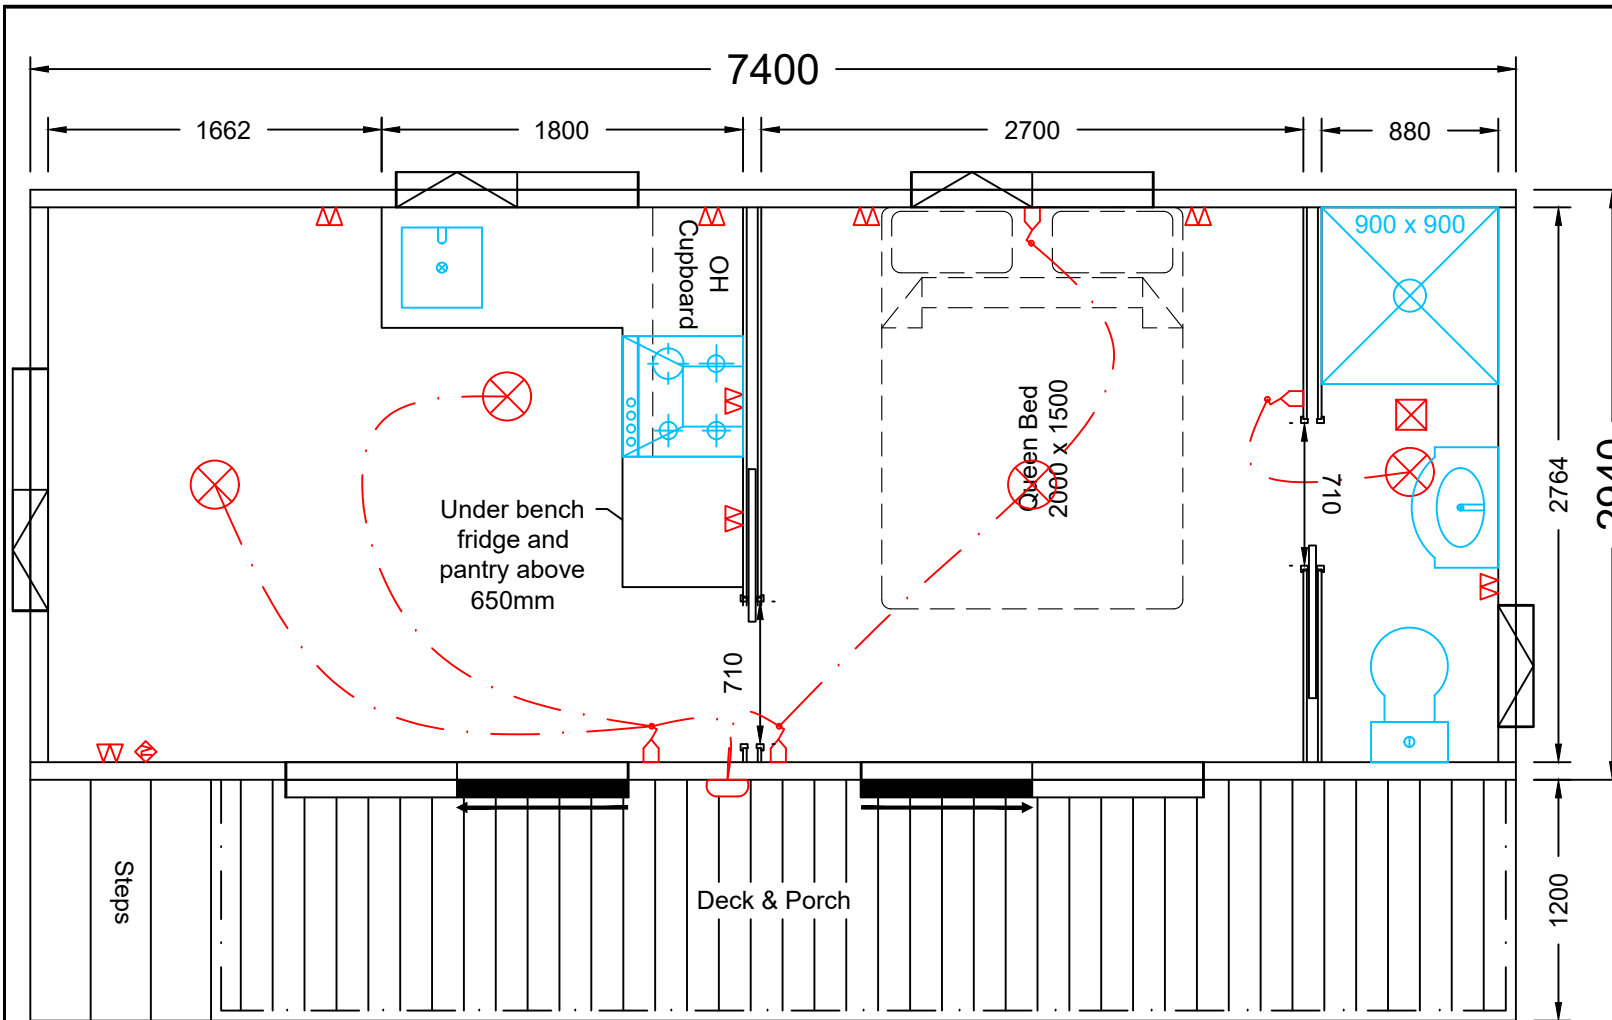

Plan No:	C150
Series:	Chalet
Dimensions:	10m x 5m
Floor Area:	50m ²
Updated:	22/01/2026
Scale:	-

LEISUREBUILT
 6 Innovation Way
 Horotiu
 New Zealand
 Ph: (0800) 600-615
 Web: www.leisurebuilt.co.nz

- LEGEND**
- Power Point Single
 - Power Point Double
 - TV Outlet
 - Extractor Fan
 - Light Switch
 - Exterior Light
 - Interior Light Std
 - Interior Downlight Std
 - Wall Light With Switch

Plan No:	T121
Series:	Traveller
Dimensions:	7.4m x 2.94m
Floor Area:	21.8m ²
Updated:	22/01/2026
Scale:	-

Optional laundry room installed in corner of deck including aluminum/glass locked door, light, power outlet, plus washing machine & waste.